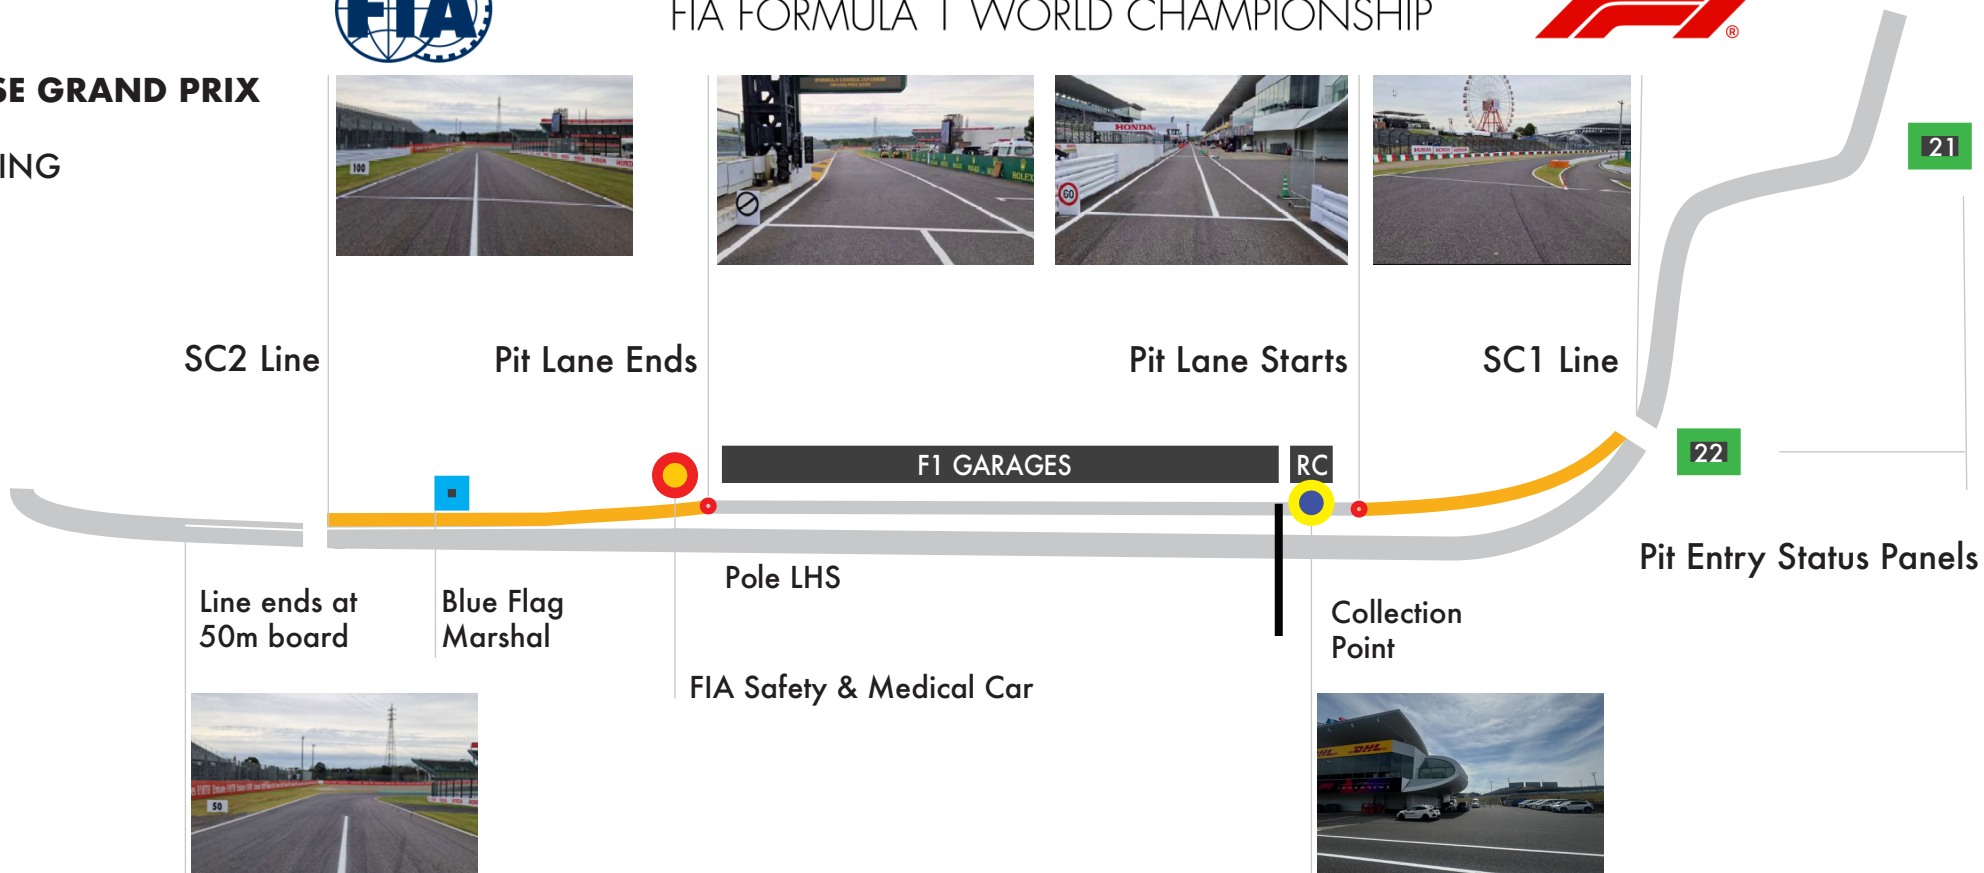

2024 JAPANESE GRAND PRIX

05 - 07 April 2024

From	The FIA Formula One Race Director	Document	7
To	All Teams, All Officials	Date	04 April 2024
		Time	16:15

Title	Pit Lane Drawing
Description	Pit Lane Drawing
Enclosed	Pit Lane Drawing Suzuka.pdf

Niels Wittich

The FIA Formula One Race Director

FIA FORMULA 1 WORLD CHAMPIONSHIP

2024 JAPANESE GRAND PRIX

PIT LANE DRAWING

04 April 2024
V1

1	2	3	4	5	6	7	8	9	10	11	12	13	14	15	16	17	18	19	20	21	22	23	24	25	26	27	28	29	30	31	32	33	34	35	36	37	38	39	40	41	42	43	44	45	46	47	48	49	50	51	52	53	54	55					
FOM	FOM	FOM	FOM	RED BULL	RED BULL	RED BULL	RED BULL	MERCEDES	MERCEDES	MERCEDES	MERCEDES	FERRARI	FERRARI	FERRARI	FERRARI	MCLAREN	MCLAREN	MCLAREN	MCLAREN	ASTON MARTIN	ASTON MARTIN	ASTON MARTIN	ASTON MARTIN	FOM	WALKWAY	FOM	FOM	ALPINE	ALPINE	ALPINE	ALPINE	WILLIAMS	WILLIAMS	WILLIAMS	WILLIAMS	RACING BULLS	RACING BULLS	RACING BULLS	RACING BULLS	SAUBER	SAUBER	SAUBER	SAUBER	HAAS	HAAS	HAAS	HAAS	FOM	FOM	FIA	FIA	FIA	FIA	FIA	FIA				
				•				•				•				•				•								•				•								•				•				•											
				RBR				MERCEDES				FERRARI				MCLAREN				ASTON				ALPINE				WILLIAMS				RAB				SAUBER				HAAS								DESIGNATED											

FAST LANE